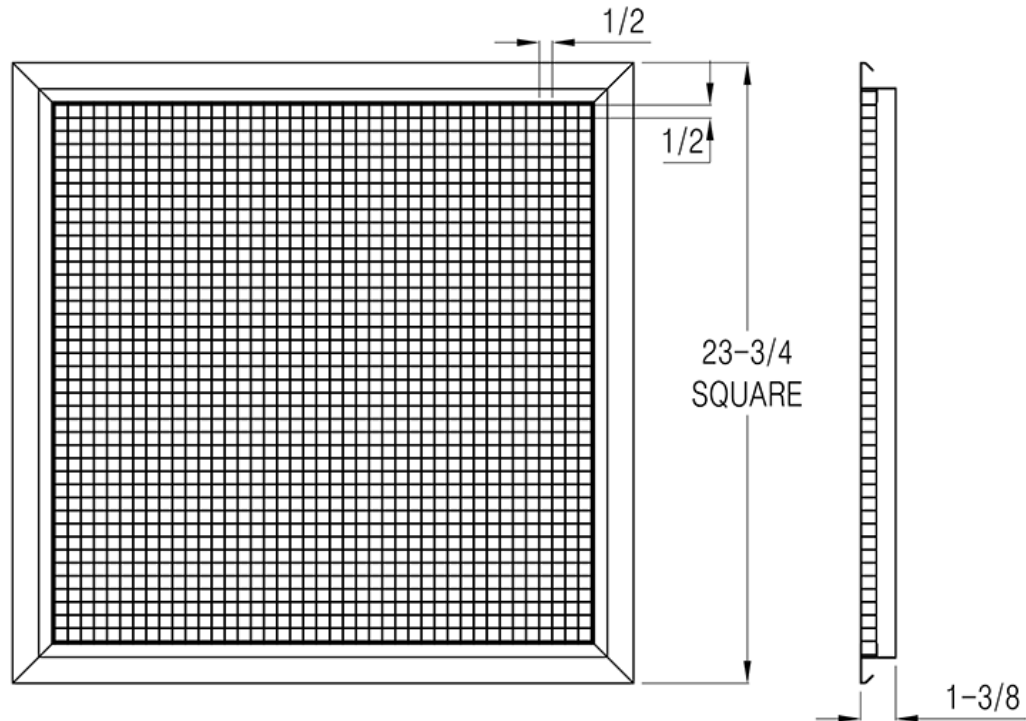

## 987 - T-Bar Aluminum Egg Crate Return Grille

- Aluminum construction
- Use for T-bar ceiling
- 1/2" grid core
- Accepts model 89 ductboard takeoff (6" - 12")
- Overall size 23-3/4" x 23 3/4" (24" x 24" openings)
- White durable finish